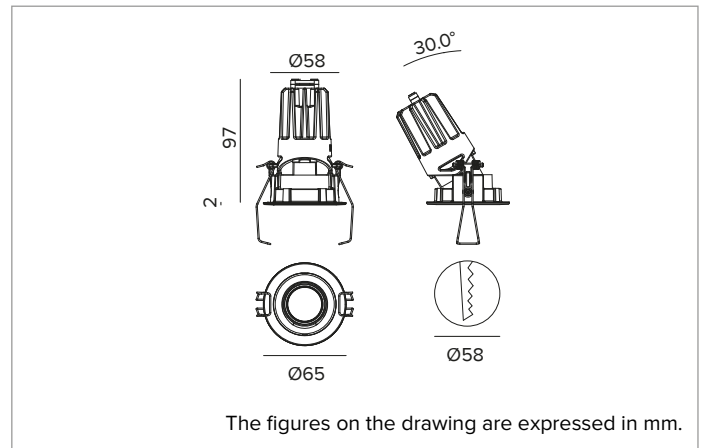

### Adjustable recessed LED projector in a trim version

	4000K	H(m)	D(m)	Emax(lx)
	Ra90		37°	
	Fixture Power	10W	1	0.67 2280
	Source Flux	1266lm	2	1.35 570
	Fixture Flux	874lm	3	2.02 253
	Efficacy	90lm/W	4	2.69 143
TS1335	Imax=1801cd/klm	Imax	2280cd	5 3.37 91

#### MECHANICAL CHARACTERISTICS

Moulded white plastic optic holder and die-cast aluminium heat sink in black color. White colour cover. The optical unit can be adjusted up to 30° on the vertical plane. Trim version with an integrated white ring.